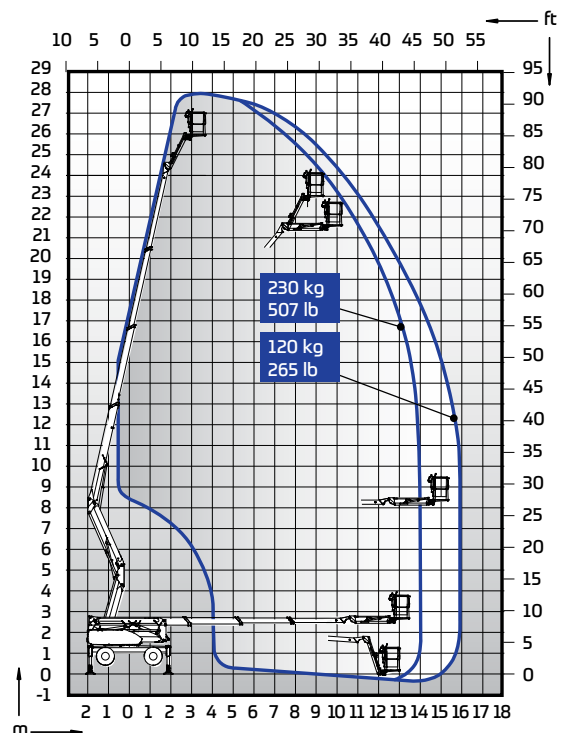

Technical data	Metric	Imperial
Max. working height	28.00 m	91 ft 10 in
Max. platform height	26.00 m	85 ft 4 in
Max. outreach	16.00 m	52 ft 6 in
Support width	4.6 / 4.2 m	15 ft 1 in / 13 ft 9 in
Lifting capacity	230 kg / 250 kg*	507 lbs / 551 lbs*
Basket size	0.7 x 1.3 m / 0.75 x 1.6 m*	2 ft 4 in x 4 ft 3 in / 2 ft 6 in x 5 ft 3 in*
Boom rotation	continuous	continuous
Basket rotation	180°	180°
Boom control	CAN-BUS, proport.	CAN-BUS, proport.
Jib	1.6 m / 140°	5 ft 3 in / 140°
Transport length	5.82 m	19 ft 1 in
Transport width	2.05 m	81 in
Transport height	2.37 m	7 ft 9 in
Approach / departure angles	33.4°	33.4°
Ground clearance	0.33 m	1 ft 1 in
Four wheel drive	std	std
AC socket in the basket x 2	std	std
Drive speed	10.0 / 3.0 km/h	6.2 / 1.7 mph

*] optional

Options available for DINO 280RXTE Long Range

- Extra outrigger pads and brackets, 600 x 600 x 25 mm
- XL-basket 0.75 x 1.6 m with 250 kg lifting capacity
- One person basket 0.70 x 0.80 m
- DINO SafeGuard secondary guarding
- LED working lights, 2 x 13 W
- LED driving lights

Technical data	280RXTE Long Range
Power source	AGM battery
Weight kg	5400
Weight lbs	11904
Power kW (cont./peak)	15 / 20 kW
Battery capacity	580 Ah

Dinolift Oy | Raikkolantie 145 • FI-32210 LOIMAA, FINLAND