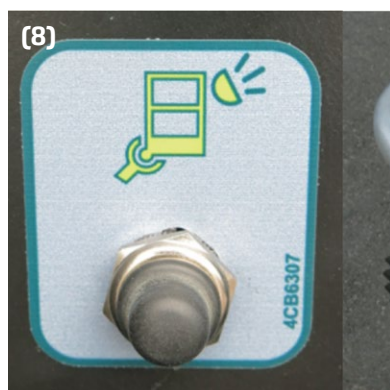

Meet

DINO XTC II

All-terrain excellence

DINOLift
UP TO THE JOB

100% up to the job

- Working heights from 60 to 72 ft
- Excellent levelling capability
- For extreme working conditions

Standard features in all DINO XTC II models

- Compact and narrow; width 4 ft 7 in / 3 ft 10 in
- Extremely stable to drive – long tracks; low ground pressure – low center of gravity
- Strong diesel engine, excellent gradeability 43 % **(1)**
- Levelling to the max. inclination 16° **(2)**
- Automatic levelling
- Hydraulic basket rotation 180° **(3)**
- Easy-entry basket **(4)**
- Continuous rotation of the boom
- AC sockets in the basket

Options available for all DINO XTC II models:

- User-friendly radio control **(5)**
- 230/110VAC electric motor
- Non-marking tracks **(6)**
- DINO SafeGuard secondary guarding
- Special colour **(7)**
- Narrow basket 2 ft 4 in x 3 ft 7 in
- LED working lights **(8)**