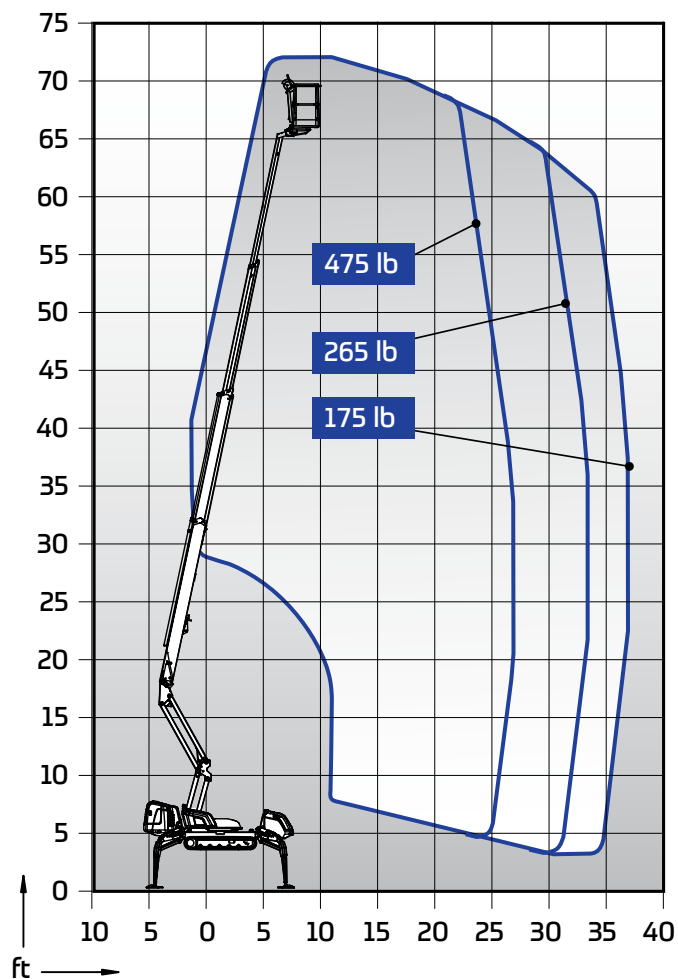

Meet

DINO XTC II

All-terrain excellence

DINOLift
UP TO THE JOB

100% up to the job

- Working heights from 60 to 72 ft
- Excellent levelling capability
- For extreme working conditions

Standard features in all DINO XTC II models

- Compact and narrow; width 4 ft 7 in / 3 ft 10 in
- Extremely stable to drive – long tracks; low ground pressure – low center of gravity
- Strong diesel engine, excellent gradeability 43 % **(1)**
- Levelling to the max. inclination 16° **(2)**
- Automatic levelling
- Hydraulic basket rotation 180° **(3)**
- Easy-entry basket **(4)**
- Continuous rotation of the boom
- AC sockets in the basket

DINO 72XTC II

Technical data

	72XTC II
Max. working height	72 ft 6 in
Max. platform height	65 ft 11 in
Max. outreach	36 ft 1 in
Support width	11 ft 7 in / 12 ft 12 in
Lifting capacity	475 lb
Basket size	2 ft 4 in x 4 ft 3 in
Boom rotation	cont.
Basket rotation	180°
Boom control	proport.
Transport length	20 ft 8 in
Transport width	4 ft 7 in / 3 ft 10 in
Transport height	6 ft 7 in
Weight	6745 lb
AC socket in the basket x 2	std
Diesel engine Kubota 17.3 kW	std
Length of tracks	6 ft 4 in
Gradeability	43 %
Max. levelling inclination	16°
Drive speed	0.9 / 1.5 mph
Automatic levelling	std
Radio control	option
Electric motor 110/230VAC	option