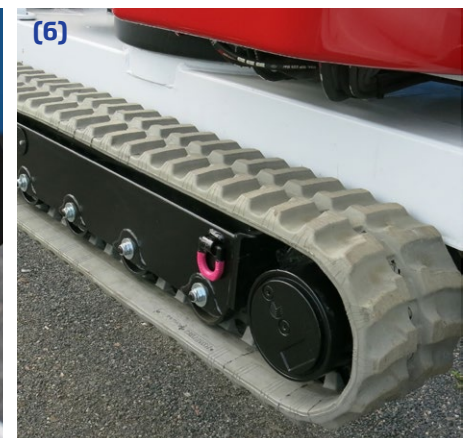

Meet

DINO XTC II

All-terrain excellence

DINOLift
UP TO THE JOB

100% up to the job

- Working heights from 60 to 72 ft
- Excellent levelling capability
- For extreme working conditions

Standard features in all DINO XTC II models

- Compact and narrow; width 4 ft 7 in / 3 ft 10 in
- Extremely stable to drive – long tracks; low ground pressure – low center of gravity
- Strong diesel engine, excellent gradeability 43 % **(1)**
- Levelling to the max. inclination 16° **(2)**
- Automatic levelling
- Hydraulic basket rotation 180° **(3)**
- Easy-entry basket **(4)**
- Continuous rotation of the boom
- AC sockets in the basket

Options available for all DINO XTC II models:

- User-friendly radio control **(5)**
- 230/110VAC electric motor
- Non-marking tracks **(6)**
- DINO SafeGuard secondary guarding
- Special colour **(7)**
- Narrow basket 2 ft 4 in x 3 ft 7 in
- LED working lights **(8)**

DINO 72XTC II

Technical data

	72XTC II
Max. working height	72 ft 6 in
Max. platform height	65 ft 11 in
Max. outreach	36 ft 1 in
Support width	11 ft 7 in / 12 ft 12 in
Lifting capacity	475 lb
Basket size	2 ft 4 in x 4 ft 3 in
Boom rotation	cont.
Basket rotation	180°
Boom control	proport.
Transport length	20 ft 8 in
Transport width	4 ft 7 in / 3 ft 10 in
Transport height	6 ft 7 in
Weight	6745 lb
AC socket in the basket x 2	std
Diesel engine Kubota 17.3 kW	std
Length of tracks	6 ft 4 in
Gradeability	43 %
Max. levelling inclination	16°
Drive speed	0.9 / 1.5 mph
Automatic levelling	std
Radio control	option
Electric motor 110/230VAC	option