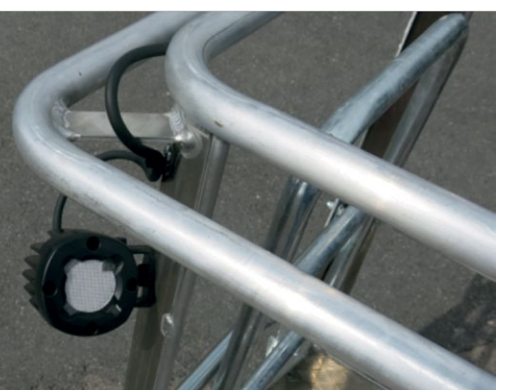

Meet

DINO XTC II

All-terrain excellence

DINOLift
UP TO THE JOB

100% up to the job

- Working heights from 60 to 72 ft
- Excellent levelling capability
- For extreme working conditions

Standard features in all DINO XTC II models

- Compact and narrow; width 4 ft 7 in / 3 ft 10 in
- Extremely stable to drive – long tracks; low ground pressure – low center of gravity
- Strong diesel engine, excellent gradeability 43 % **(1)**
- Levelling to the max. inclination 16° **(2)**
- Automatic levelling
- Hydraulic basket rotation 180° **(3)**
- Easy-entry basket **(4)**
- Continuous rotation of the boom
- AC sockets in the basket

Options available for all DINO XTC II models:

- User-friendly radio control **(5)**
- 230/110VAC electric motor
- Non-marking tracks **(6)**
- DINO SafeGuard secondary guarding
- Special colour **(7)**
- Narrow basket 2 ft 4 in x 3 ft 7 in
- LED working lights **(8)**