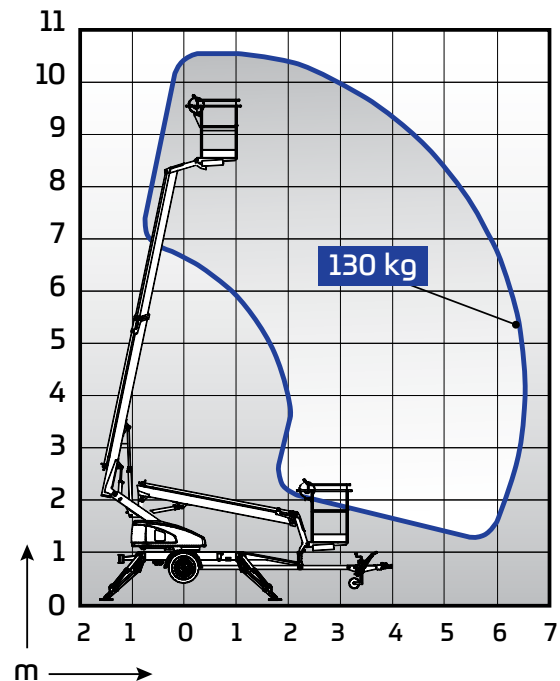

Meet

DINO 105TL

DINO® TRAILER MOUNTED MEWPs

Standard features in DINO 105TL:

- Ultra-light, total weight only 955 kg
- Simple, easy to use
- Easy to maintain
- 1-person steel basket, capacity 130 kg
- Reliable and safe

Options available for DINO 105TL:

- Driving system; easy to move at work site
- Outrigger support indicator
- Extra outrigger pads 300 x 300 x 30 mm + bracket
- Spare wheel
- Special color

Technical data

	105TL
Max. working height	10.50 m
Max. platform height	8.50 m
Max. outreach	6.50 m
Support width	3.25 / 3.50 m
Lifting capacity	130 kg
Basket size	0.75 x 0.80 m
Boom rotation	+/- 355°
Boom control	2-speed
Transport length	5.45 m
Transport width	1.49 m
Transport height	1.98 m
Weight	955 kg
Driving system	opt.
AC socket in the basket x 2	std
Electric motor 110/230VAC	std